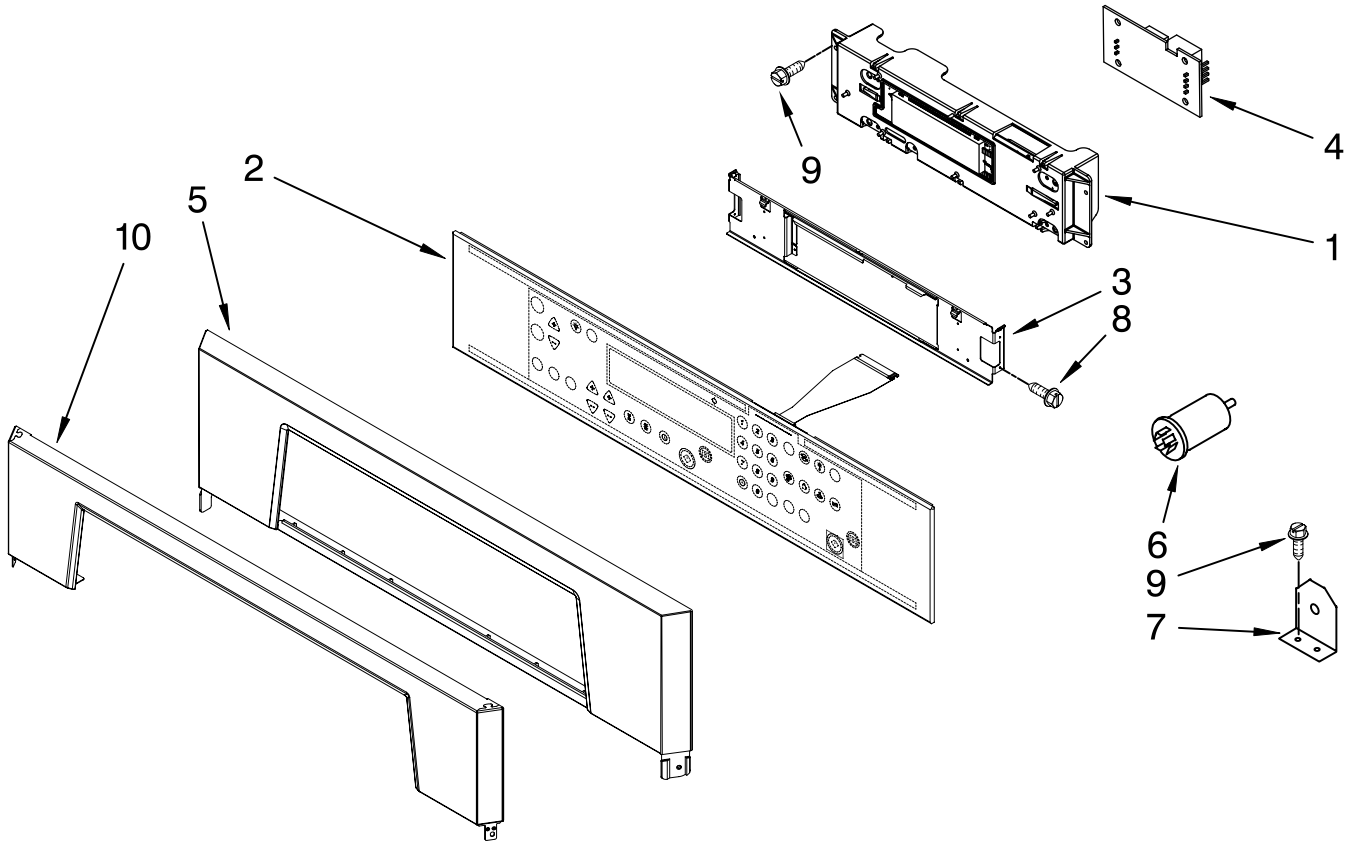

CONTROL PANEL PARTS

For Models:GMC305PRS02
(Stainless)

Illus. No.	Part No.	DESCRIPTION
1	W10105800	Assembly, Control
2	8303948	Assembly, Switch
3	W10153086	Backer, Control
4	8301848	Board, Motorized Latch
5	8302848	Control Panel
6	4451592	Filter
7	4451632	Bracket, Filter
8	4449745	Screw
9	4449809	Screw
10	W10144998	Trim, Cooktop

FOR ORDERING INFORMATION REFER TO PARTS PRICE LIST